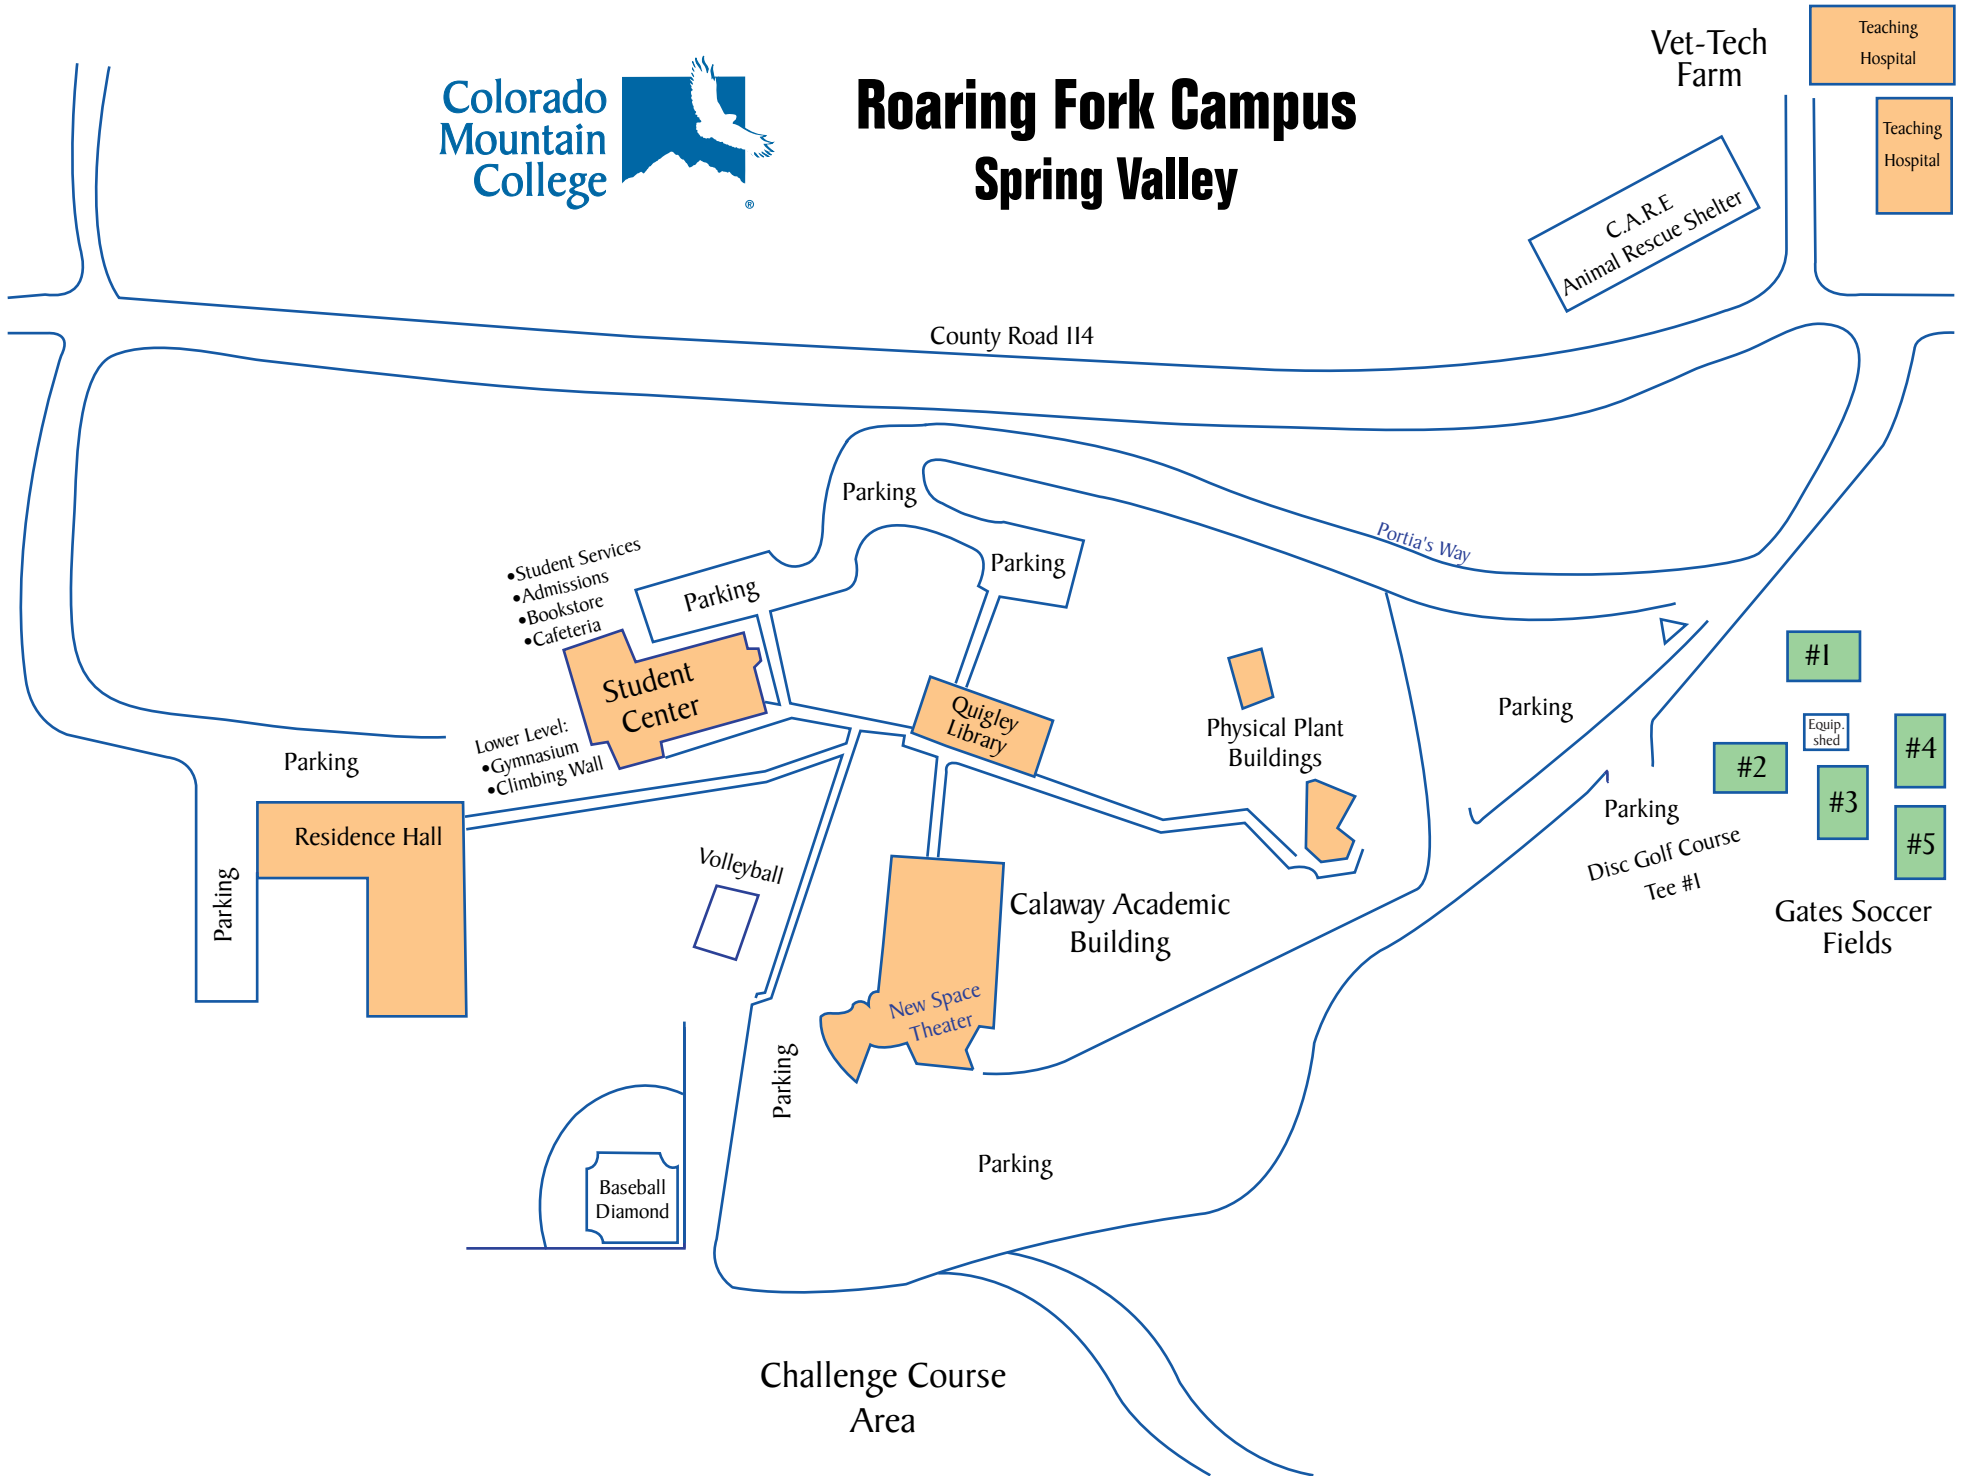

Roaring Fork Campus Spring Valley

Vet-Tech Farm

Teaching Hospital

Teaching Hospital

C.A.R.E. Animal Rescue Shelter

County Road 114

Parking

Parking

- Student Services
- Admissions
- Bookstore
- Cafeteria

Parking

Student Center

Quigley Library

Physical Plant Buildings

Parking

Portia's Way

- Lower Level:
- Gymnasium
 - Climbing Wall

Residence Hall

Parking

Volleyball

Calaway Academic Building

New Space Theater

Parking
Disc Golf Course
Tee #1

#1

#2

#3

#4

#5

Gates Soccer Fields

Equip. shed

Challenge Course Area

Baseball Diamond